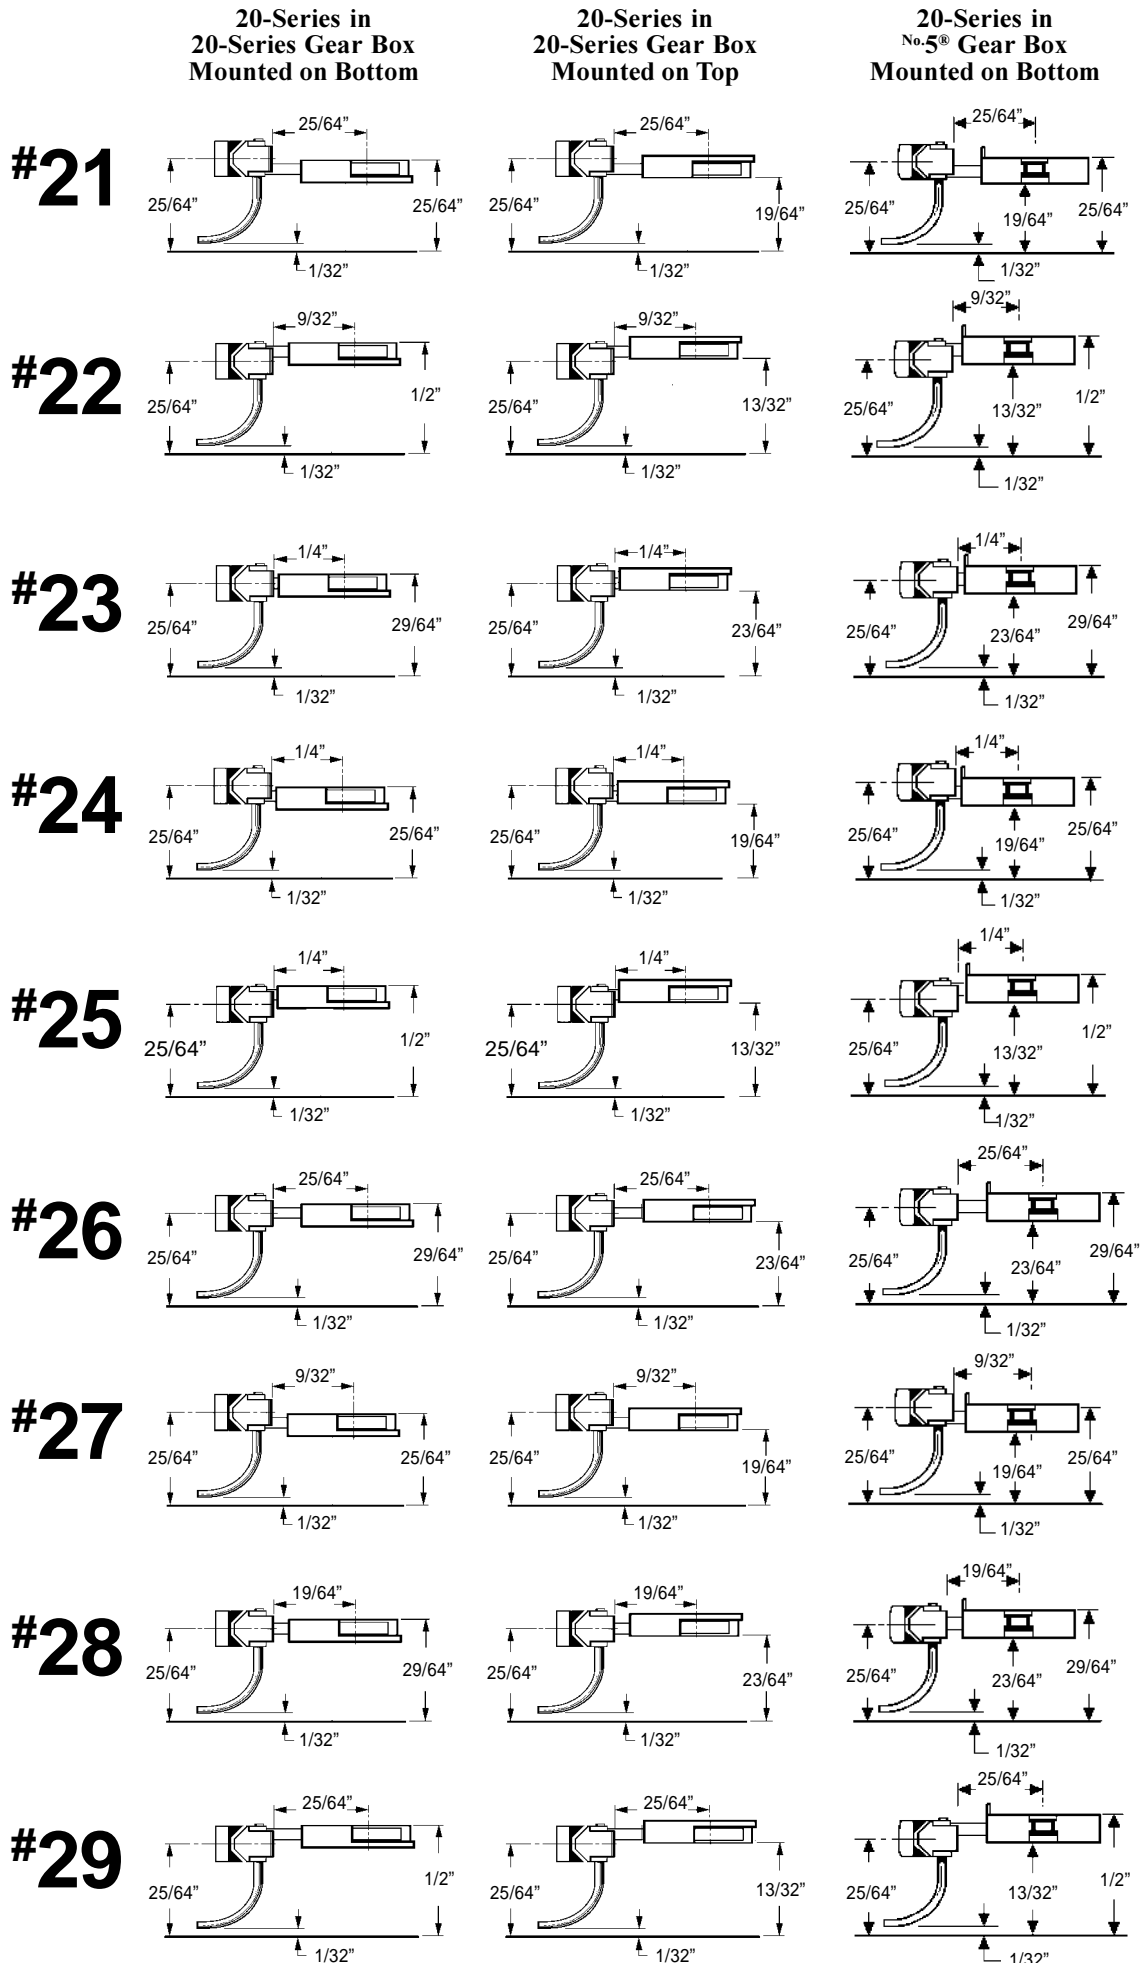

for body mounting and for  
TALGO type truck mounting

# 20-Series Kadee® Couplers

LONG  
UNDERSET  
SHANK

MEDIUM  
OVERSET  
SHANK

SHORT  
CENTERSET  
SHANK

SHORT  
UNDERSET  
SHANK

SHORT  
OVERSET  
SHANK

LONG  
CENTERSET  
SHANK

MEDIUM  
UNDERSET  
SHANK

MEDIUM  
CENTERSET  
SHANK

LONG  
OVERSET  
SHANK