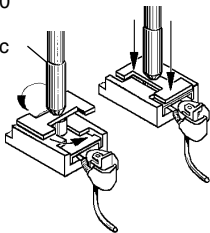

#212

24 EACH

TALGO TRUCK ADAPTORS

For use with truck mounted "Talگو" type
coupler pockets

Set Adaptor crosswise into opening.
Turn 90° and press down until it snaps into place

Kadee® #230
Adaptor
Insertion Pic

All Kadee® products are Guaranteed*

Kadee®

Quality Products Co.

673 Avenue C,
White City, OR 97503-1078

©2009, Kadee® Quality Products Co.
091509

Made Entirely
in the U.S.A.

WARNING:
CHOKING HAZARD - Small Parts
Not for children under 14 years.

7 65484 00212 3