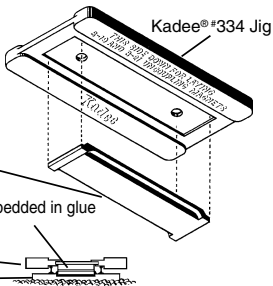

334

ONE EACH

MAGNE-MATIC® UNCOUPLER GLUING JIG

Gluing Jig aids in precision installation of Uncouplers in track.

For Installing **Kadee®**
#312 and #321
Permanent
Magnet Uncouplers

#312 or #321
Uncoupling Magnet

#312 or #321 Magnet imbedded in glue

Kadee®
#334 Jig

Ties

All Kadee® products are Guaranteed*

Kadee®

Made Entirely
in the U.S.A.

WARNING:
CHOKING HAZARD - Small Parts
Not for children under 14 years.

Quality Products Co.