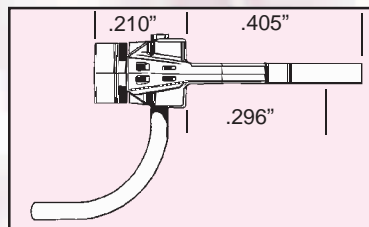

Kadee®

Express

More than just couplers

NOW SHIPPING! #58 "Scale" Metal Coupler

- Made in the U.S.A.
- Reliable Performance
- Simple drop in design
- "Scale" sized coupler head
- All Metal coupler for strength
- Modeled after the Type "E" coupler
- Same mounting dimensions as the NO. 5®
- Fully compatible with Kadee® HO & Hon3 couplers.
- Couplers are interchangeable with NO. 5®, 28 & 38 Couplers.

ONLY \$2.95 for 2 pair

#58 coupler

Patent number 5,785,192

Kadee® New Products

S-Scale Couplers

Acetal plastic S-Scale
Coupler and S-Scale Draft Gear Box.

- #802 Black 2pr. \$5.75
#808 Brown (Dark Tuscan) 2pr. \$5.75 (released 8-01)