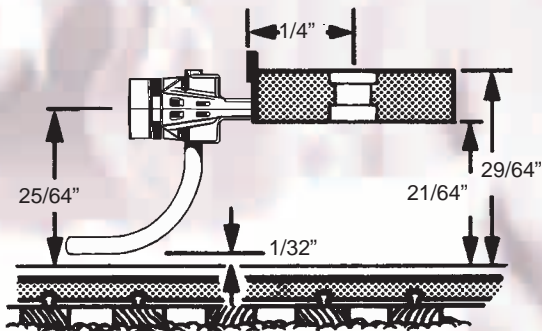

Kadee®

Express

More than just couplers

NOW SHIPPING! #58 "Scale" Metal Coupler

- Made in the U.S.A.
- Reliable Performance
- Simple drop in design
- "Scale" sized coupler head
- All Metal coupler for strength
- Modeled after the Type "E" coupler
- Same mounting dimensions as the NO. 5®
- Fully compatible with Kadee® HO & Hon3 couplers.
- Couplers are interchangeable with NO. 5®, 28 & 38 Couplers.

ONLY \$2.95 for 2 pair

#58 coupler

Patent number 5,785,192

Kadee® New Products

S-Scale Couplers

Acetal plastic S-Scale
Coupler and S-Scale Draft Gear Box.

- #802 Black 2pr. \$5.75
#808 Brown (Dark Tuscan) 2pr. \$5.75 (released 8-01)