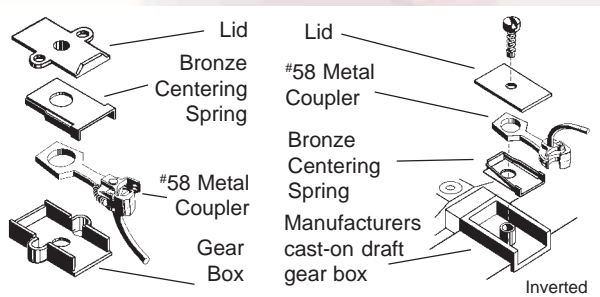

Kadee®

Express

More than just couplers

NOW SHIPPING! #58 "Scale" Metal Coupler

- Made in the U.S.A.
- Reliable Performance
- Simple drop in design
- "Scale" sized coupler head
- All Metal coupler for strength
- Modeled after the Type "E" coupler
- Same mounting dimensions as the NO. 5®
- Fully compatible with Kadee® HO & Hon3 couplers.
- Couplers are interchangeable with NO. 5®, 28 & 38 Couplers.

ONLY \$2.95 for 2 pair

#58 coupler

Patent number 5,785,192

Kadee® New Products

S-Scale Couplers

Acetal plastic S-Scale
Coupler and S-Scale Draft Gear Box.

- #802 Black 2pr. \$5.75
#808 Brown (Dark Tuscan) 2pr. \$5.75 (released 8-01)