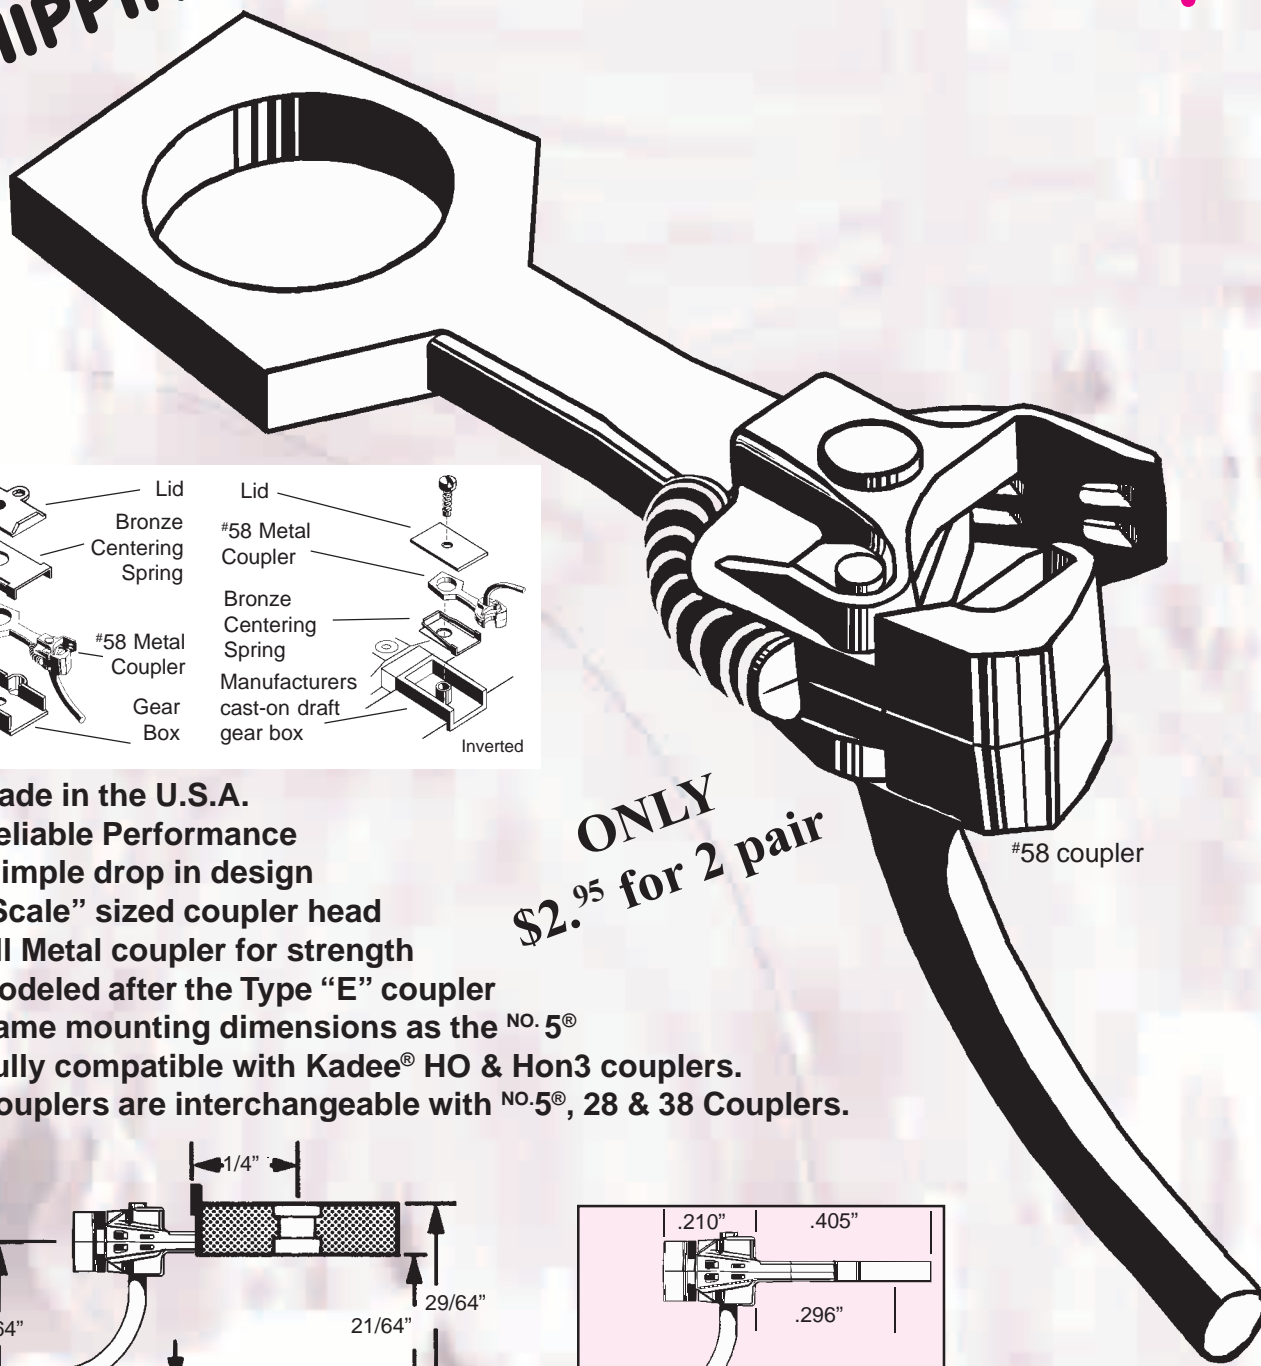

Kadee®

Express

More than just couplers

NOW SHIPPING! #58 "Scale" Metal Coupler

- Made in the U.S.A.
- Reliable Performance
- Simple drop in design
- "Scale" sized coupler head
- All Metal coupler for strength
- Modeled after the Type "E" coupler
- Same mounting dimensions as the NO. 5®
- Fully compatible with Kadee® HO & Hon3 couplers.
- Couplers are interchangeable with NO. 5®, 28 & 38 Couplers.

ONLY \$2.95 for 2 pair

#58 coupler

Patent number 5,785,192

Kadee® New Products

S-Scale Couplers

Acetal plastic S-Scale
Coupler and S-Scale Draft Gear Box.

- #802 Black 2pr. \$5.75
#808 Brown (Dark Tuscan) 2pr. \$5.75 (released 8-01)