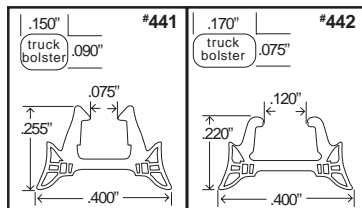

Kadee® New Products

S-Scale Couplers

Acetal plastic S-Scale
Coupler and S-Scale Draft Gear Box.

1. #802 Black 2pr. $5.75
   #808 Brown (Dark Tuscan) ..... 2pr. $5.75 (released 8-01)

On3-Scale Couplers

Acetal plastic On3-Scale
Coupler and Draft Gear Box.

1. #803 Black 2pr. $5.75
   #807 Brown (Dark Tuscan) 2pr. $5.75

APEX RUNNING BOARD

2000 40' OXIDE RED	2010 50' OXIDE RED
2001 40' BOXCAR RED	2011 50' BOXCAR RED
2002 40' BLACK	2012 50' BLACK
2003 40' GALVANIZED	2013 50' GALVANIZED

1 Pair FOR $3.95 (released 5-01)

BRAKE WHEELS

8 FOR $2.40

#2020 Ajax (Boxcar red)	#2021 Equipco (Boxcar red)	#2022 Miner (Boxcar red)	#2023 Universal (Boxcar red)	#2024 Champion (Boxcar red)	#2025 Modern (Boxcar red)
#2030 Ajax (Red Oxide)	#2031 Equipco (Red Oxide)	#2032 Miner (Red Oxide)	#2033 Universal (Red Oxide)	#2034 Champion (Red Oxide)	#2035 Modern (Red Oxide)
#2040 Ajax (Black)	#2041 Equipco (Black)	#2042 Miner (Black)	#2043 Universal (Black)	#2044 Champion (Black)	#2045 Modern (Black)

(released 11-01)

BRAKE PADS

#441 For Use On All
Kadee® Trucks
(Except for #513, #518,
#555 & #558).

#442 For Use On #513,
#518, #555 & #558
Kadee® Trucks.

4 FOR $1.75

(released 11-01)

#210 WASHERS

Included in the
30 Series Coupler
packages

Inner Dia. 5/64"
Outer Dia. 5/32"
Thickness 1/32"

2 doz. FOR $1.95

(released 9-00)

REPLACEMENT LADDERS

COMPLETE SET ENDS & SIDES

1. #2101 RED OXIDE
   #2102 BOXCAR RED
   #2103 BLACK

$2.75 A SET
(released 2-99)

REPLACEMENT DOORS

6' Camel-Youngstown
High Tackboard
#2200 (Red Oxide)
#2201 (Boxcar Red)

6' 5 Panel Superior
High Tackboard
#2205 (Red Oxide)
#2206 (Boxcar Red)

6' 7 Panel Superior
High Tackboard
#2210 (Red Oxide)
#2211 (Boxcar Red)

8' Camel-Youngstown
High Tackboard
#2215 (Red Oxide)
#2216 (Boxcar Red)