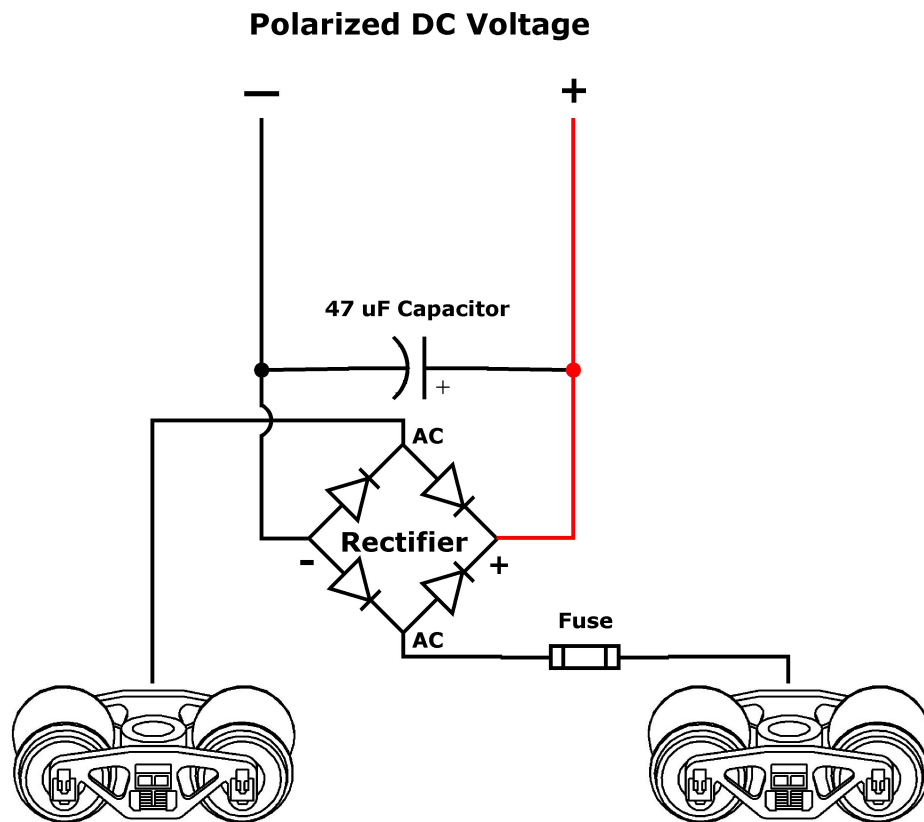

Kadee Rectifier Kit No. 169

Kadee Rectifier Kit No. 169 converts AC or DC track current to polarized DC current suitable for LED lighting and other electronic devices that require DC current