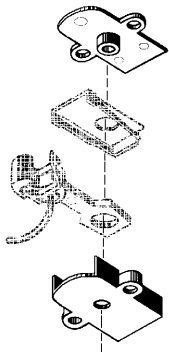

#234

TEN PAIR

MAGNE-MATIC®

DRAFT GEAR BOXES & LIDS

**FOR THE 23, 24
25 & Whisker®
Couplers**

Contains: 20 each
insulating plastic
Draft Gear Boxes
and **Draft Gear Box**
Lids.

Kadee®

Made in the U.S.A.