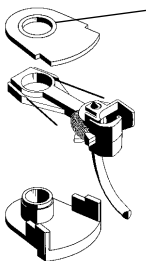

#252

TEN PAIR

MAGNE-MATIC®

**SMALL WHISKER® SNAP-TOGETHER
INSULATED GEAR BOX**
for Mounting with Limited Space

Ring indicates
out side of lid.

Kadee®
"WHISKER®"
Couplers

Similar to the 30 Series Gear Box. Precision engineered
to work with all Kadee® WHISKER® Couplers.