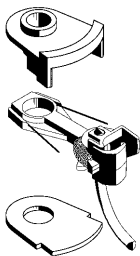

#252

TEN PAIR

MAGNE-MATIC®

**SMALL WHISKER® SNAP-TOGETHER
INSULATED GEAR BOX**
for Mounting with Limited Space

Ring indicates
out side of lid.

Kadee®
"WHISKER®"
Couplers

Similar to the 30 Series Gear Box. Precision engineered
to work with all Kadee® WHISKER® Couplers.