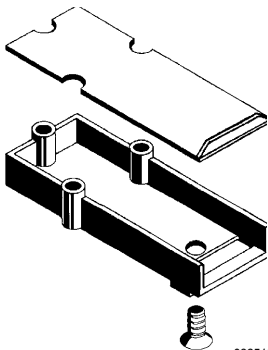

819

FOUR PAIR

EXTENDED DRAFT GEAR BOXES & LIDS

For #740, #742, #745, #746, #747,
#804, #805, & #816 Couplers

Contains: Four
Pair Extended
Metal Draft Gear
Boxes, Lids &
Lid Screws.

092518

Kadee®

Made in the U.S.A.