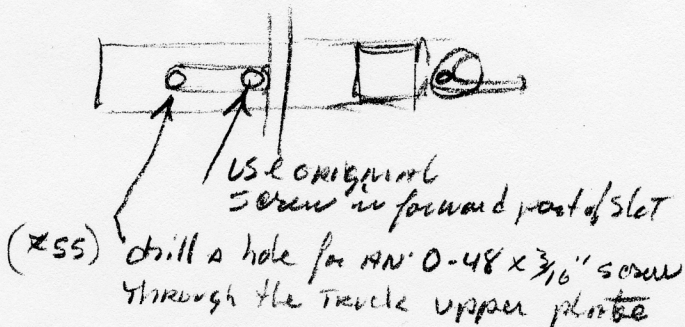

HARRY POTTER

Loco - modified #36 - Box and copter head - clearance

Tender - #19 - drill hole in shank and screw on to mount.

Cars - #17 - in A 508 Bracket - with modified pocket made to fit NEM -

Loco - mt on top of platform